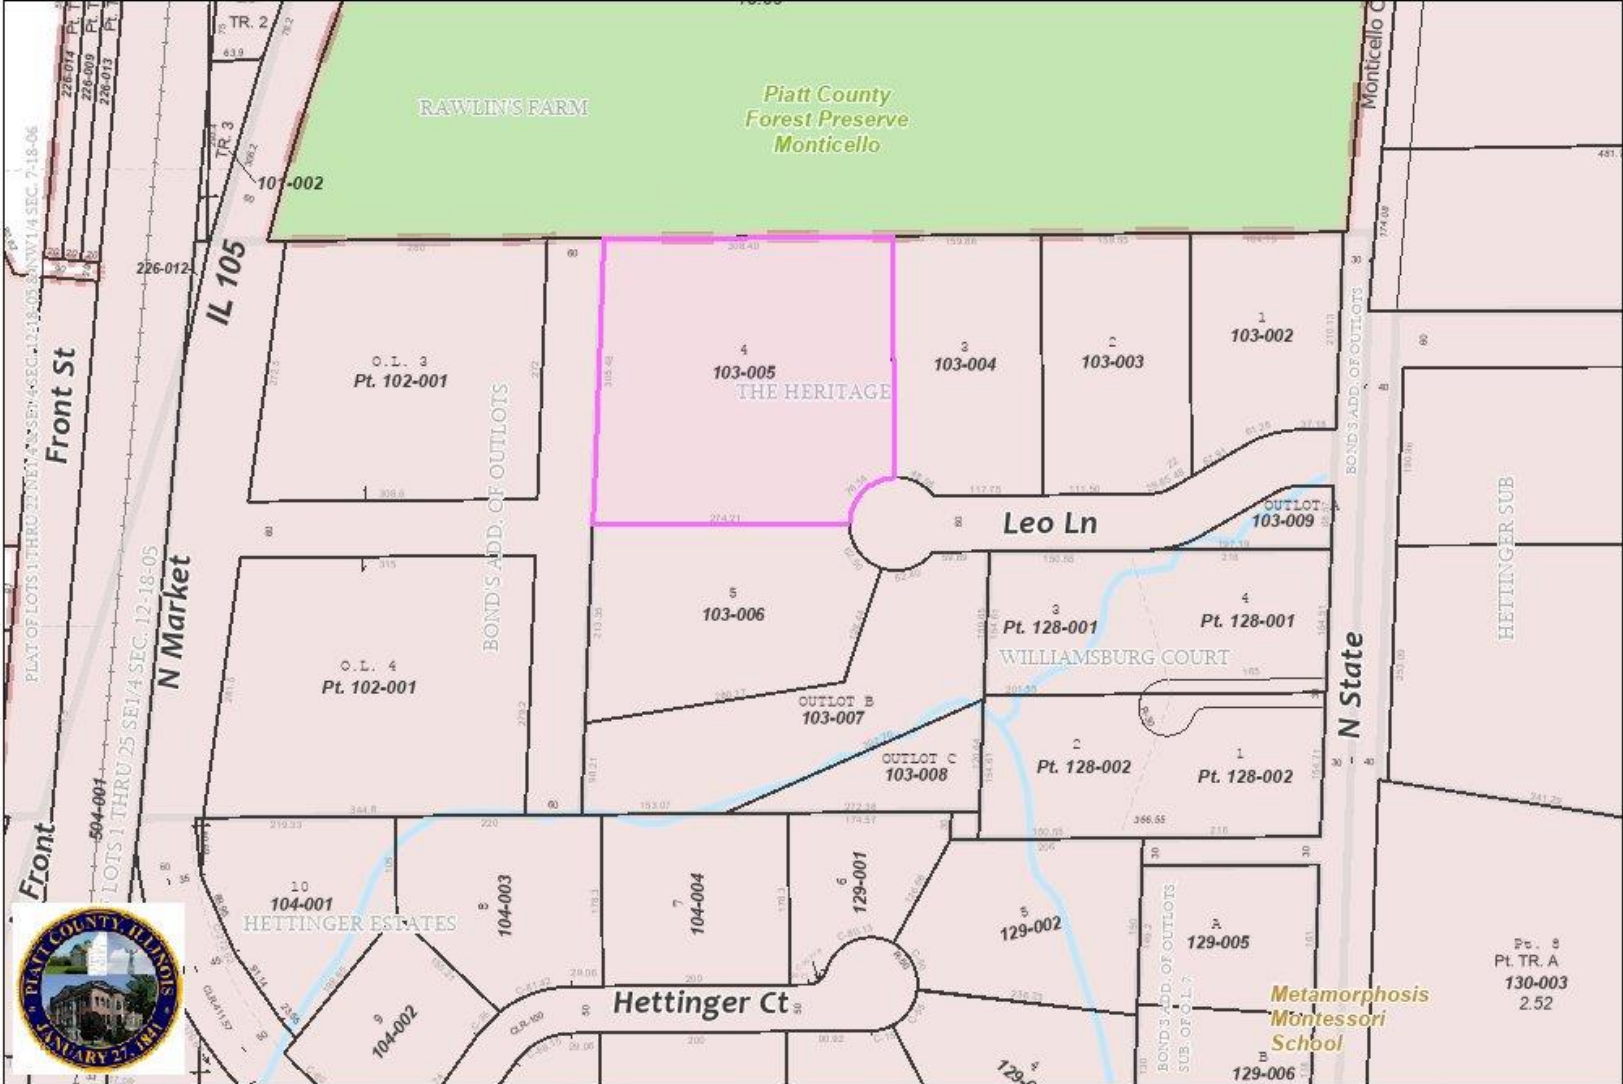

GIS Webmap Public Interface Piatt County, Illinois

This map application was prepared with Piatt County geographic information system (GIS) data. Piatt County does not warrant or guarantee the accuracy or suitability of GIS data for any purpose. The GIS data within this application is intended to be used as a general index to spatial information and not intended for detailed, site-specific analysis or resolution of legal matters. Users assume all risk arising from the use or misuse of this application and information contained herein. The use of this application constitutes acknowledgement of this disclaimer.