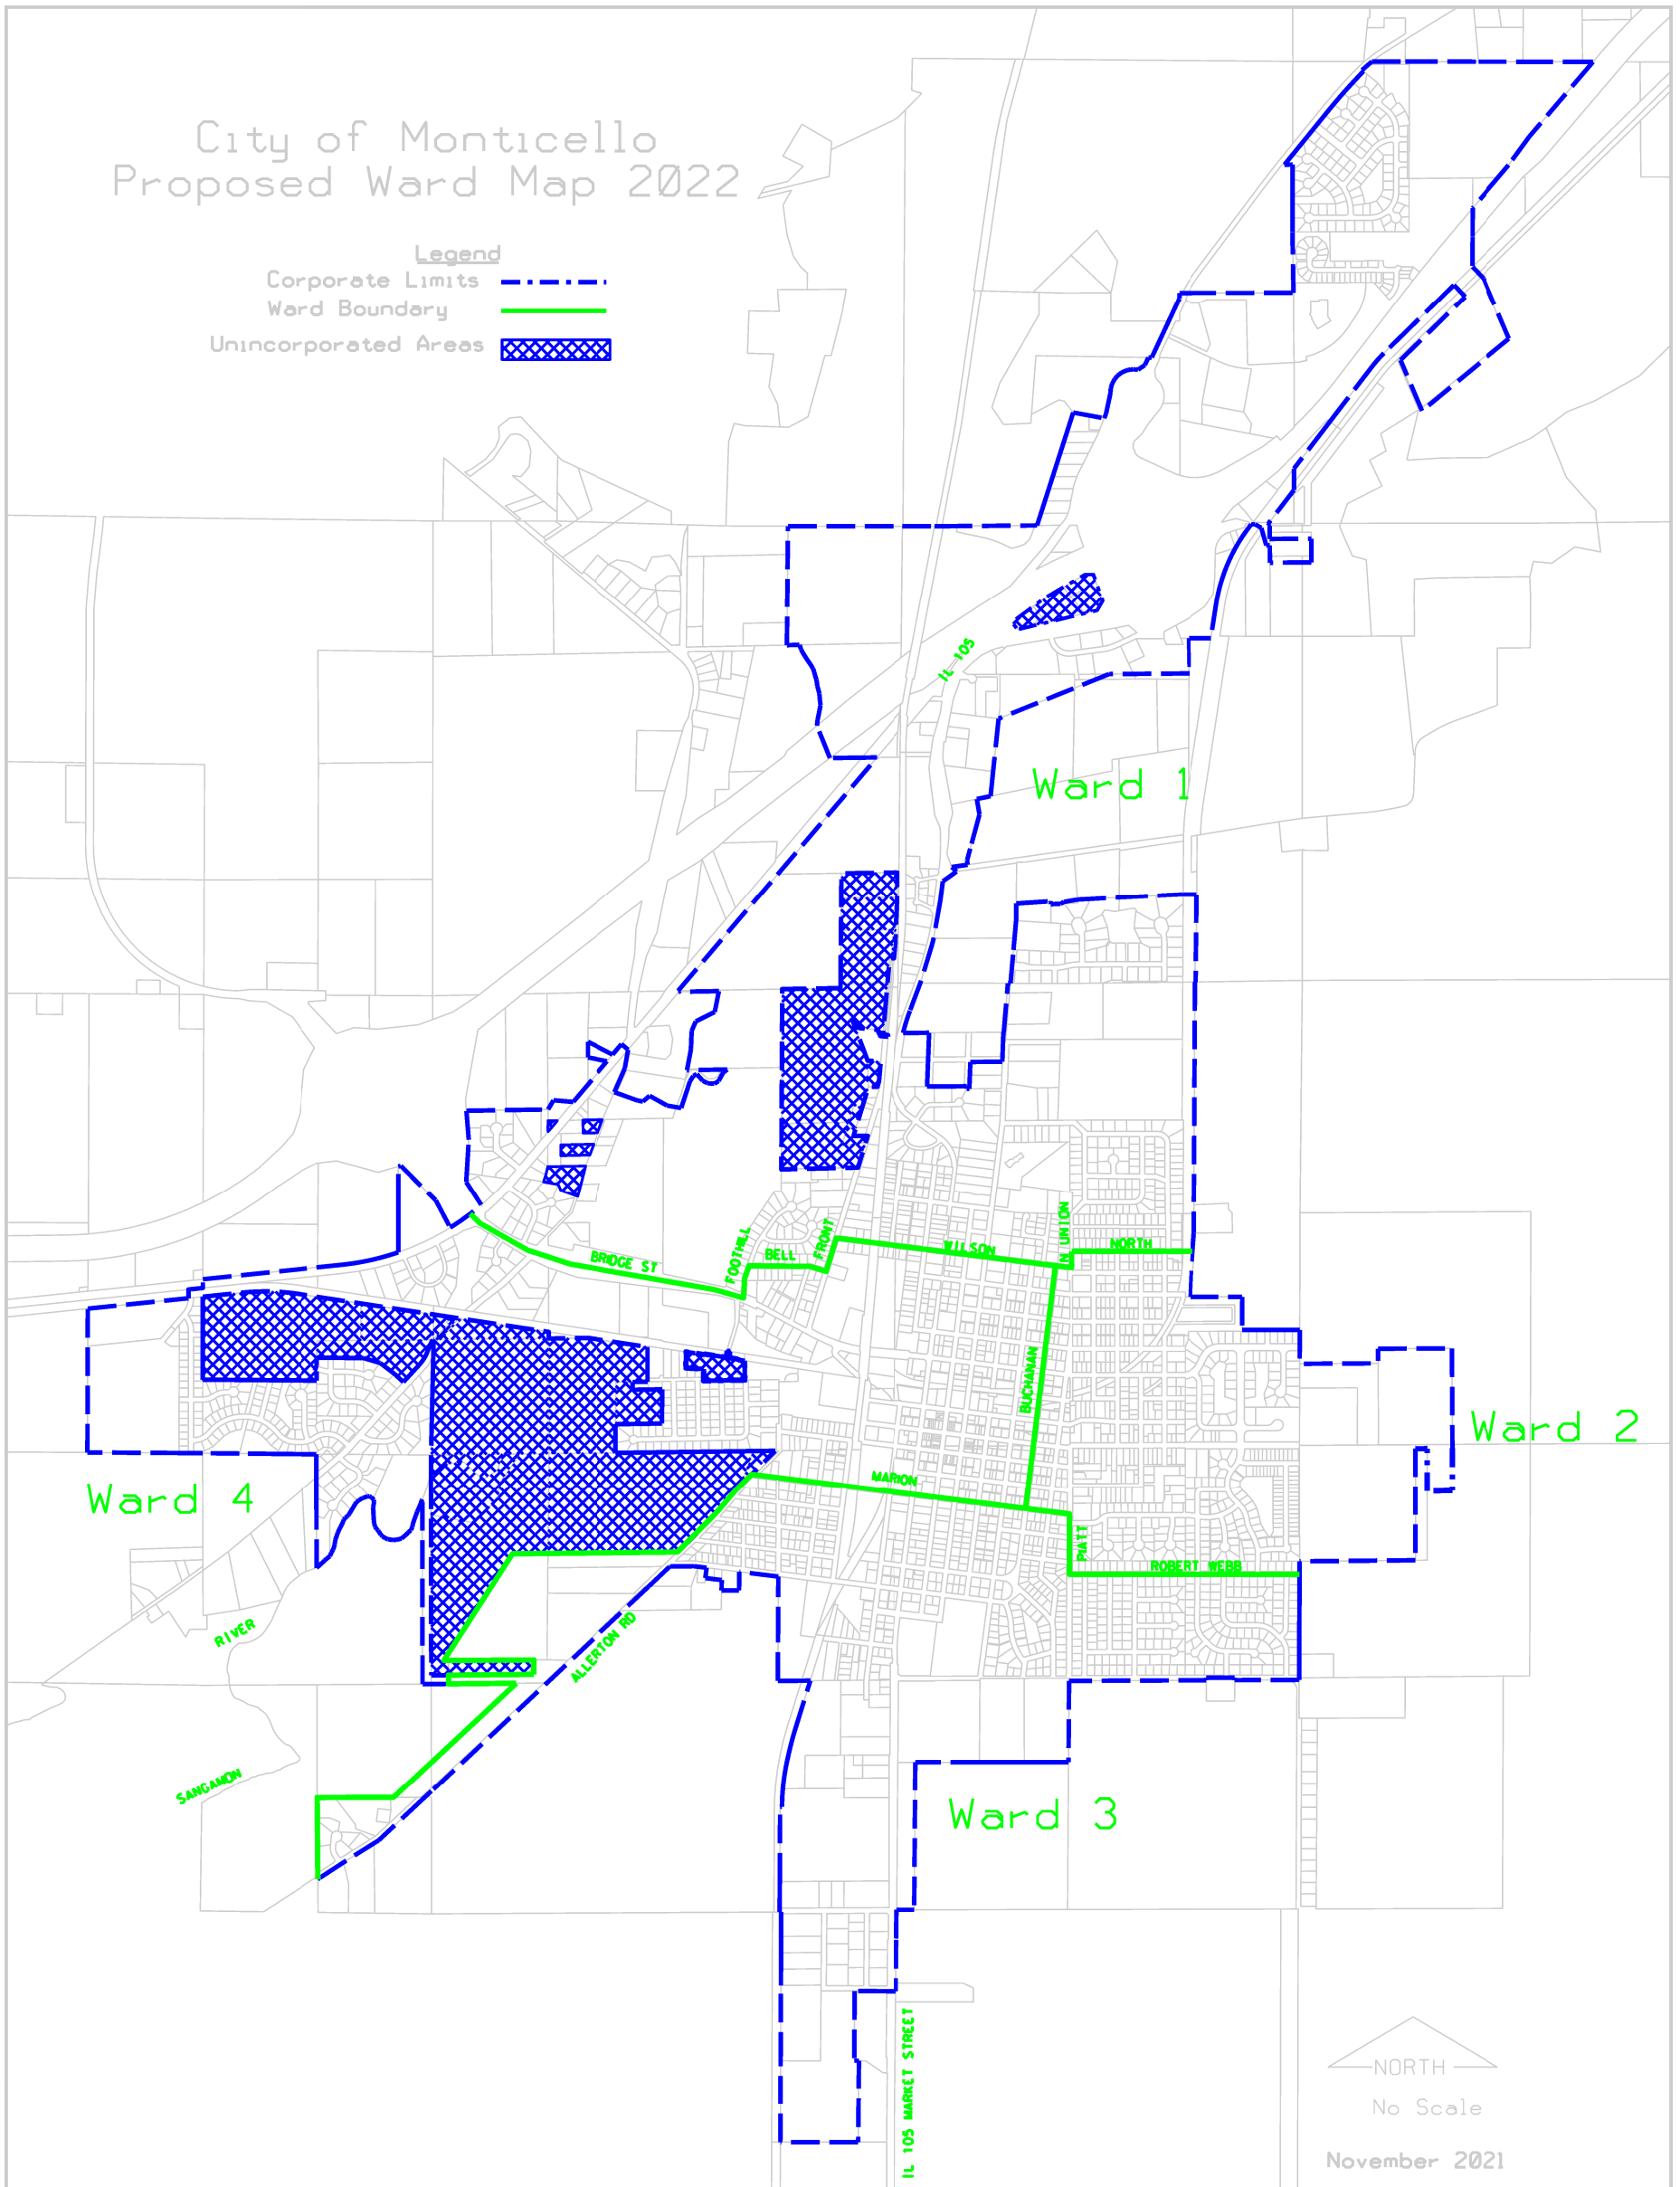

City of Monticello Proposed Ward Map 2022

- Legend**
- Corporate Limits 
 - Ward Boundary 
 - Unincorporated Areas 

— NORTH —
No Scale
November 2021