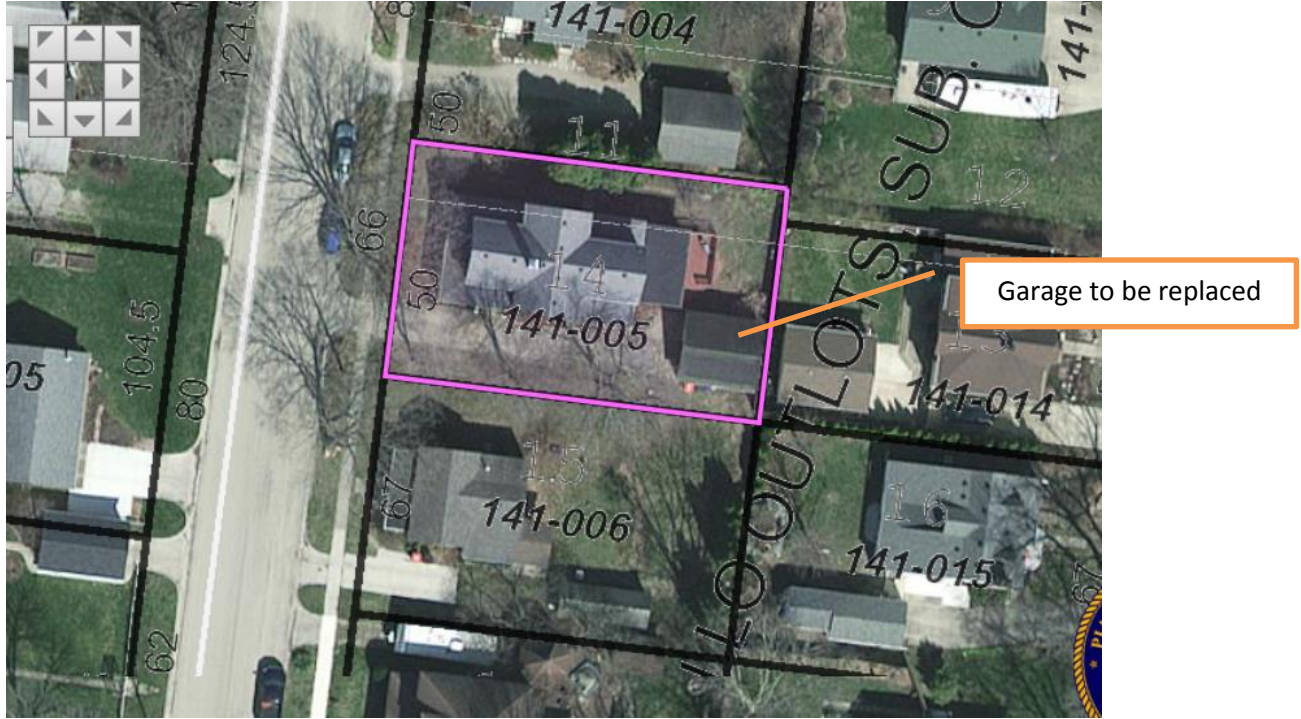

Variance Request- 6.28.18

435 S. State Street

Jeff Carpenter

Image is for conceptual purposes only- Actual garage will be shorter in length, with only 1 window.